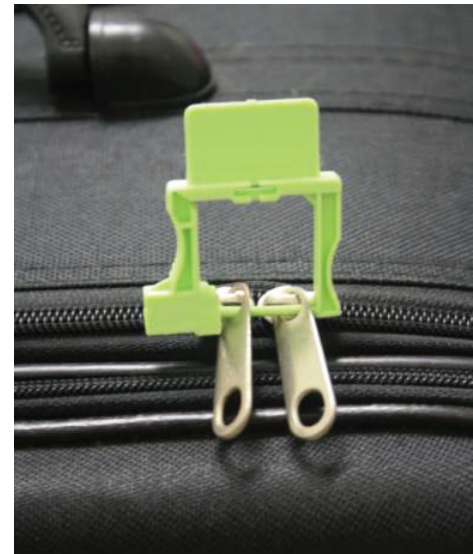

# CABIN-SEAL

Cabin-seal is specially design padlock seal for easy and quick application. This seal is easily sealed and remove without any tools.

Material
<ul style="list-style-type: none"> <li>• Body – Polypropylene</li> </ul>

Marking
<ul style="list-style-type: none"> <li>• Laser marking</li> <li>• Customize name</li> <li>• Sequential numbering</li> </ul>

Applications
<ul style="list-style-type: none"> <li>• Retails/Distribution</li> <li>• Ballot boxes</li> <li>• In-flight bonded carts</li> <li>• Food trolleys</li> </ul>